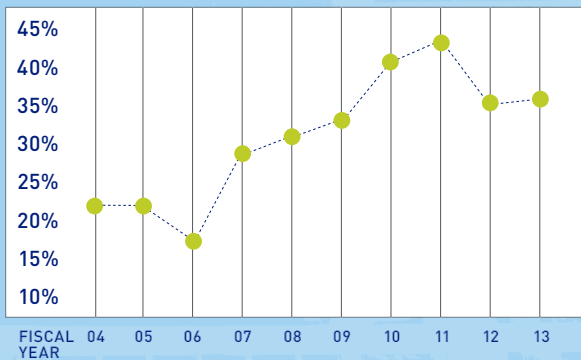

34 PERCENT

FY13 ALUMNAE PARTICIPATION

\$1,891,897 ALUMNAE GIFTS

If you want to know why I support Spelman, look no further than first-generation college student Breanna Wilkerson, C'2015. Last year, in between classes, she founded a chapter of the global health nonprofit GlobeMed at Spelman (the first at a historically Black college or university); worked as an adviser in her residence hall; and served on her class council. Read more about Breanna in our story on leadership on page 13.