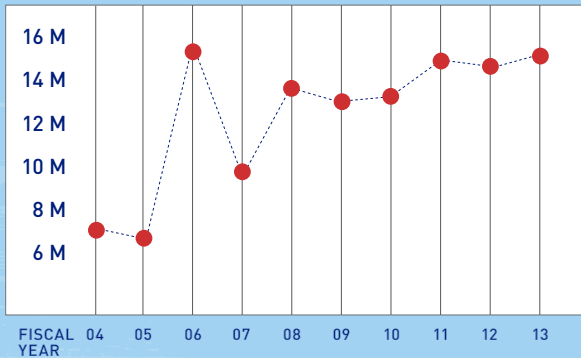

TOTAL GIVING OVER 10 YEARS