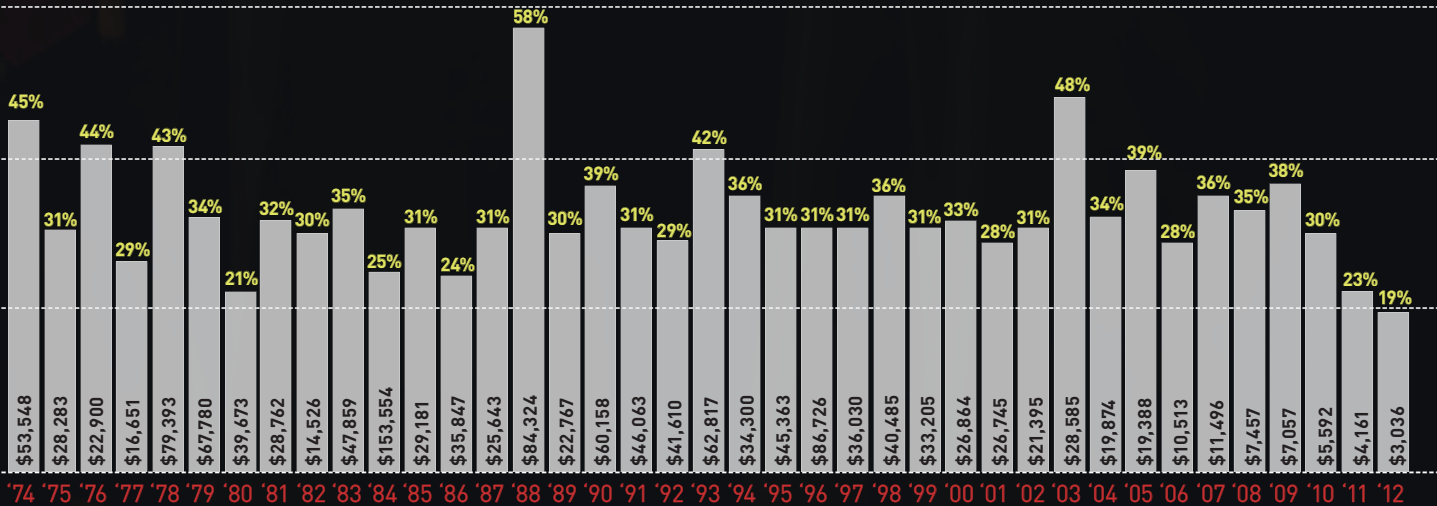

2013 ALUMNAE GIVING BY CLASS

Based on fiscal year giving July 1, 2012–June 30, 2013