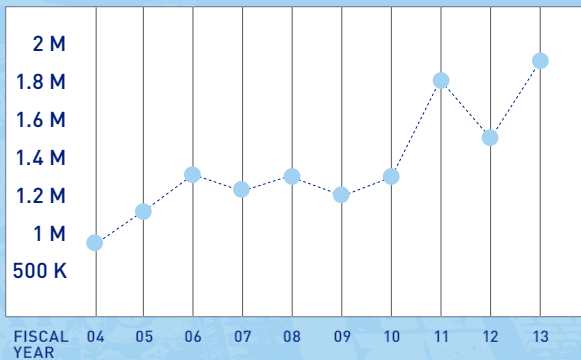

ALUMNAE GIVING OVER 10 YEARS