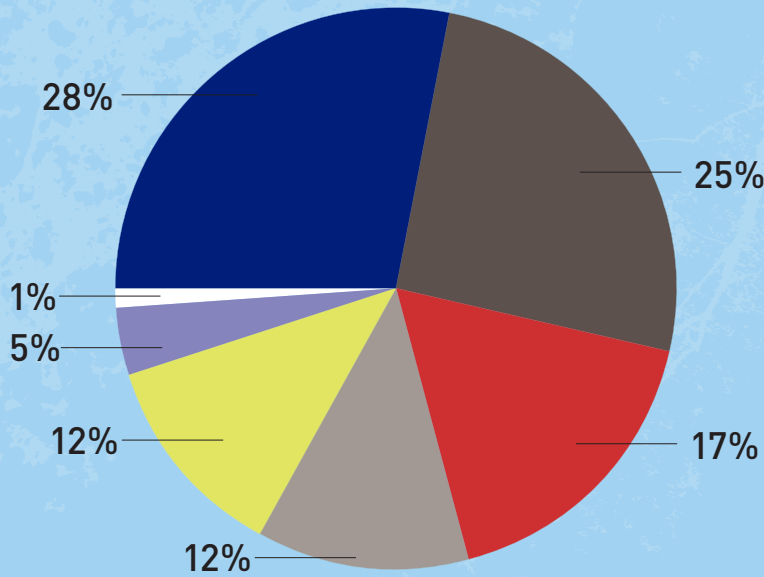

2012-2013

FUNDRAISING HIGHLIGHTS

2013 DONORS BY CATEGORY