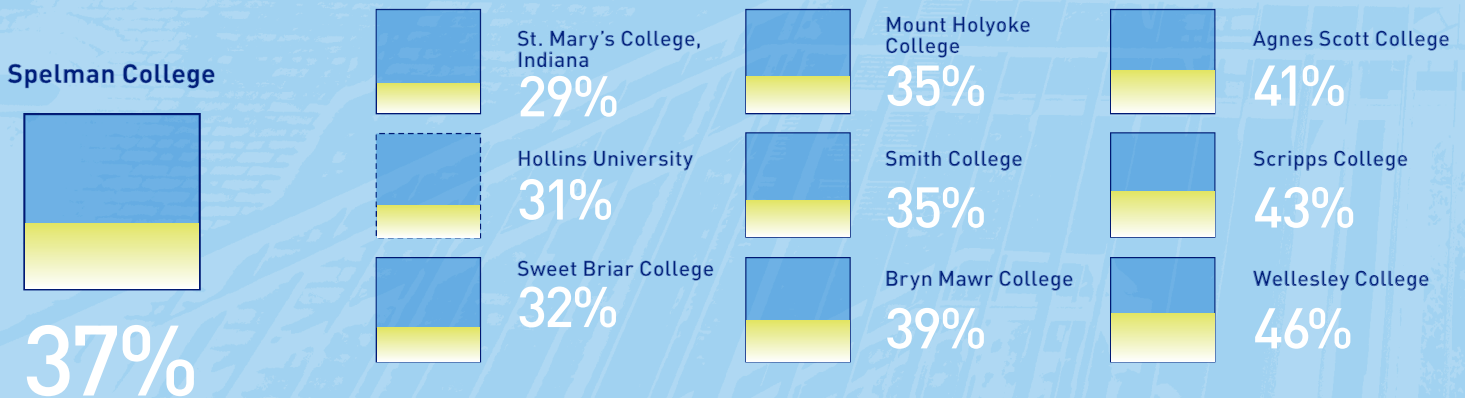

TOP 10 WOMEN'S COLLEGES

AVERAGE OF 2011 AND 2012 ALUMNAE PARTICIPATION, U.S. NEWS & WORLD REPORT (most recent available)