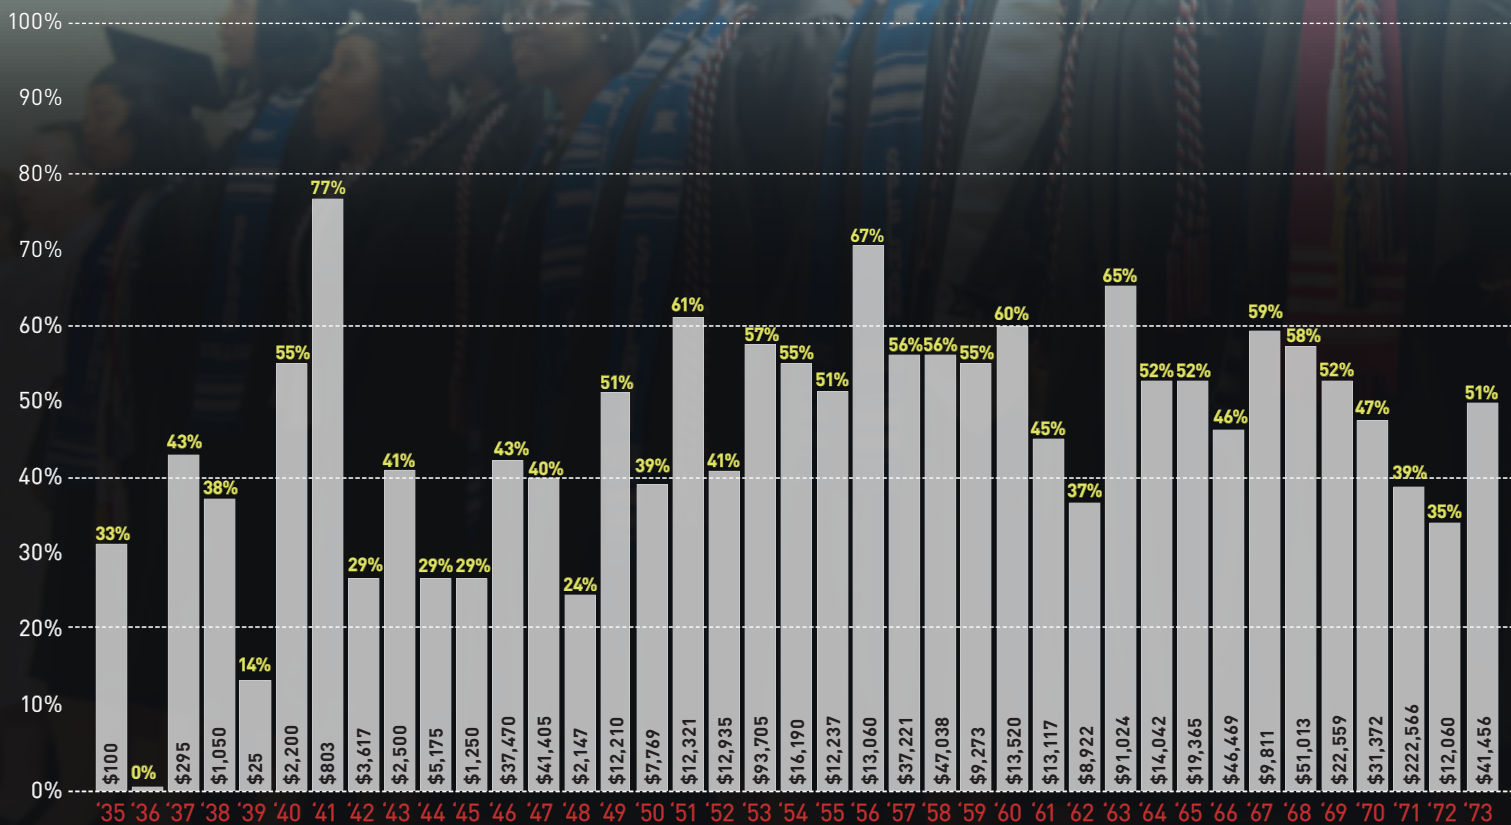

The 2013 Reunion classes set a high bar for alumnae giving. Bringing in a collective $1,415,100, these alumnae raised one of the largest Reunion gift amounts on record.

Philanthropy Award Recipients:

Most Significant Class Gift: Class of 1963

This award is given to the class that raises the most gifts since the beginning of the College's most current fiscal year. The Class of 1963 gave $343,519.

Most Significant Class Pledge: Class of 1968

This award is given to the class that raises the most documented pledged gifts. The Class of 1968 committed to provide $78,192 in gifts.

Outstanding Class Participation: Classes of 1963, 1988 and 1953

This award is given to the classes with the highest percentage of alumnae who make outright gifts to Spelman College. This year, the top three classes were 1963 with 53 percent, 1988 with 52 percent, and 1953 with 51 percent.

Outstanding Cumulative Class Gift: Class of 1988

This award is given to the class with the highest total contributions to the College since its last reunion year. The Class of 1988 has given $121,345.