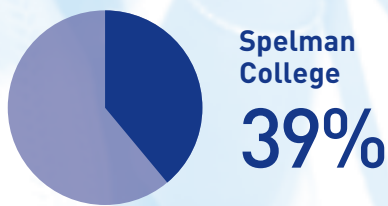

TOP 10 WOMEN'S COLLEGE ALUMNAE PARTICIPATION*

* Average of 2010 and 2011 Alumnae Participation, *U.S. News & World Report* (most recent available)