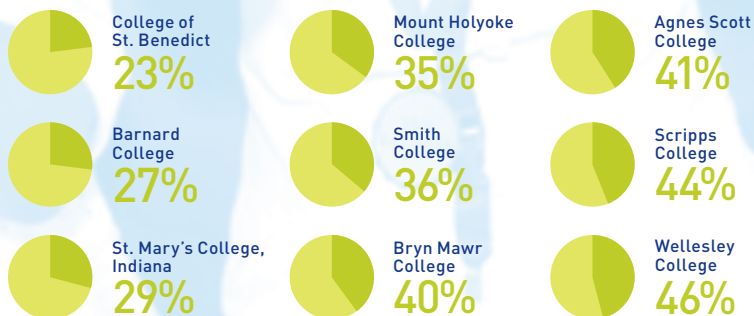

Fundraising Highlights

2012 DONORS BY CATEGORY

- Foundations
- Corporations
- Alumnae
- Organizations
- Trustees
- Friends
- Parents, Students, Faculty, and Staff

TOTAL:
$14,405,023 M

TOTAL GIVING OVER 10 YEARS

ALUMNAE GIVING OVER 10 YEARS

TOP 10 WOMEN'S COLLEGE ALUMNAE PARTICIPATION*

* Average of 2010 and 2011 Alumnae Participation, *U.S. News & World Report* (most recent available)

ALUMNAE PARTICIPATION OVER 10 YEARS