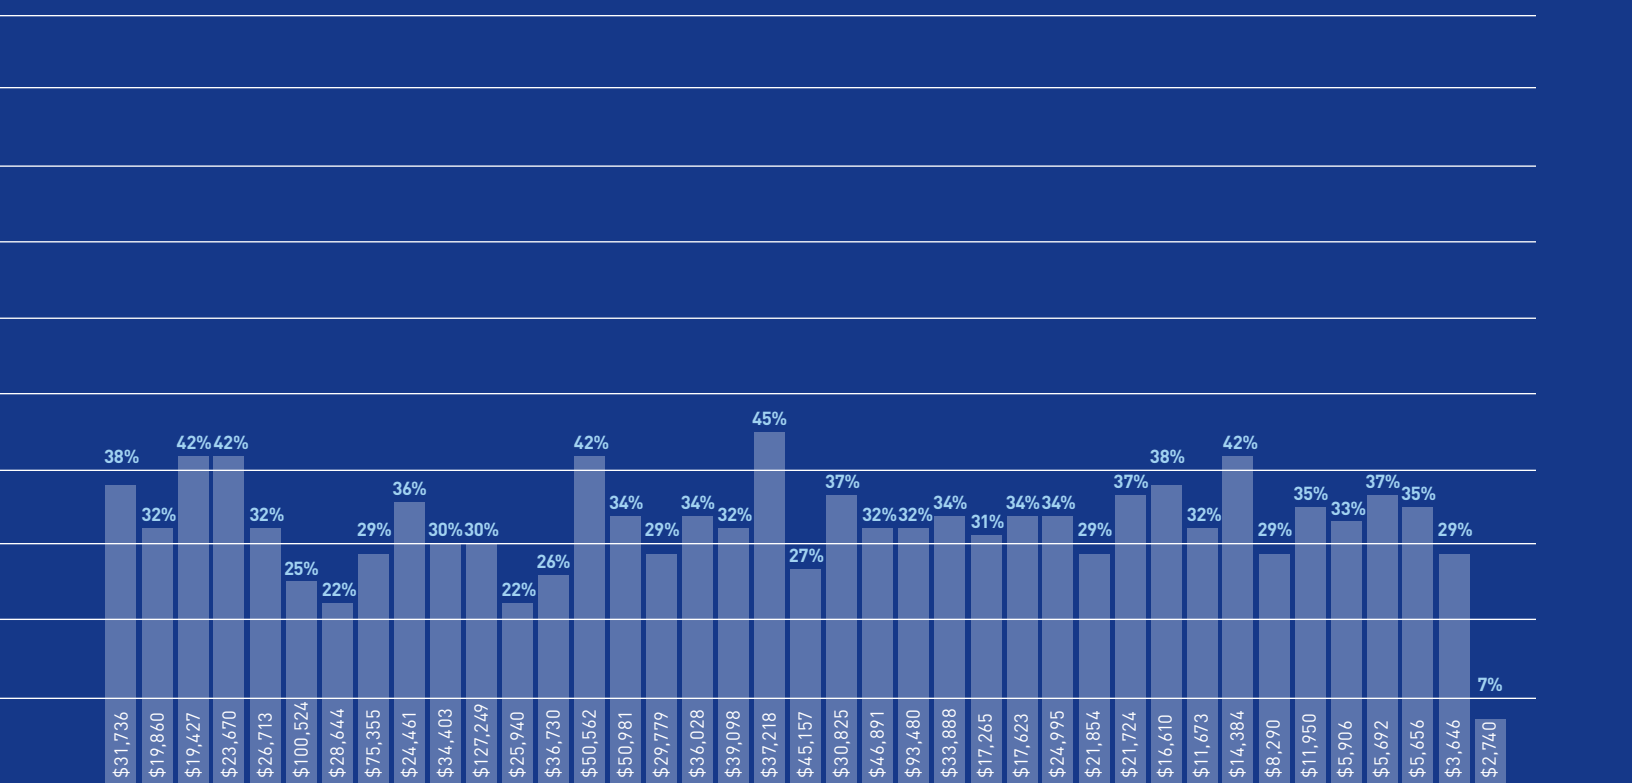

'74 '75 '76 '77 '78 '79 '80 '81 '82 '83 '84 '85 '86 '87 '88 '89 '90 '91 '92 '93 '94 '95 '96 '97 '98 '99 '00 '01 '02 '03 '04 '05 '06 '07 '08 '09 '10 '11 OTHER