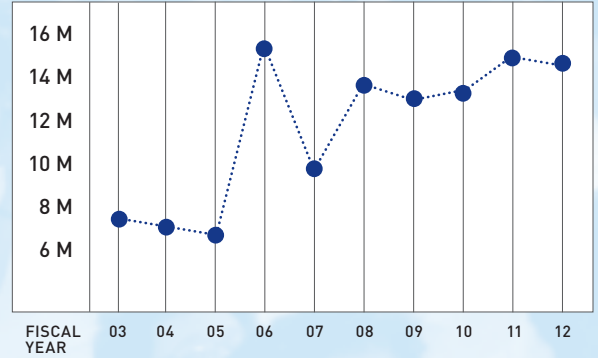

TOTAL GIVING OVER 10 YEARS