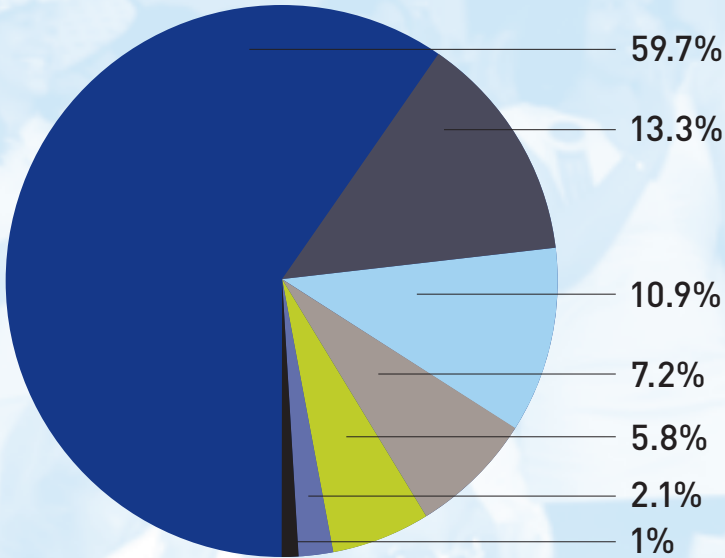

Fundraising Highlights

2012 DONORS BY CATEGORY