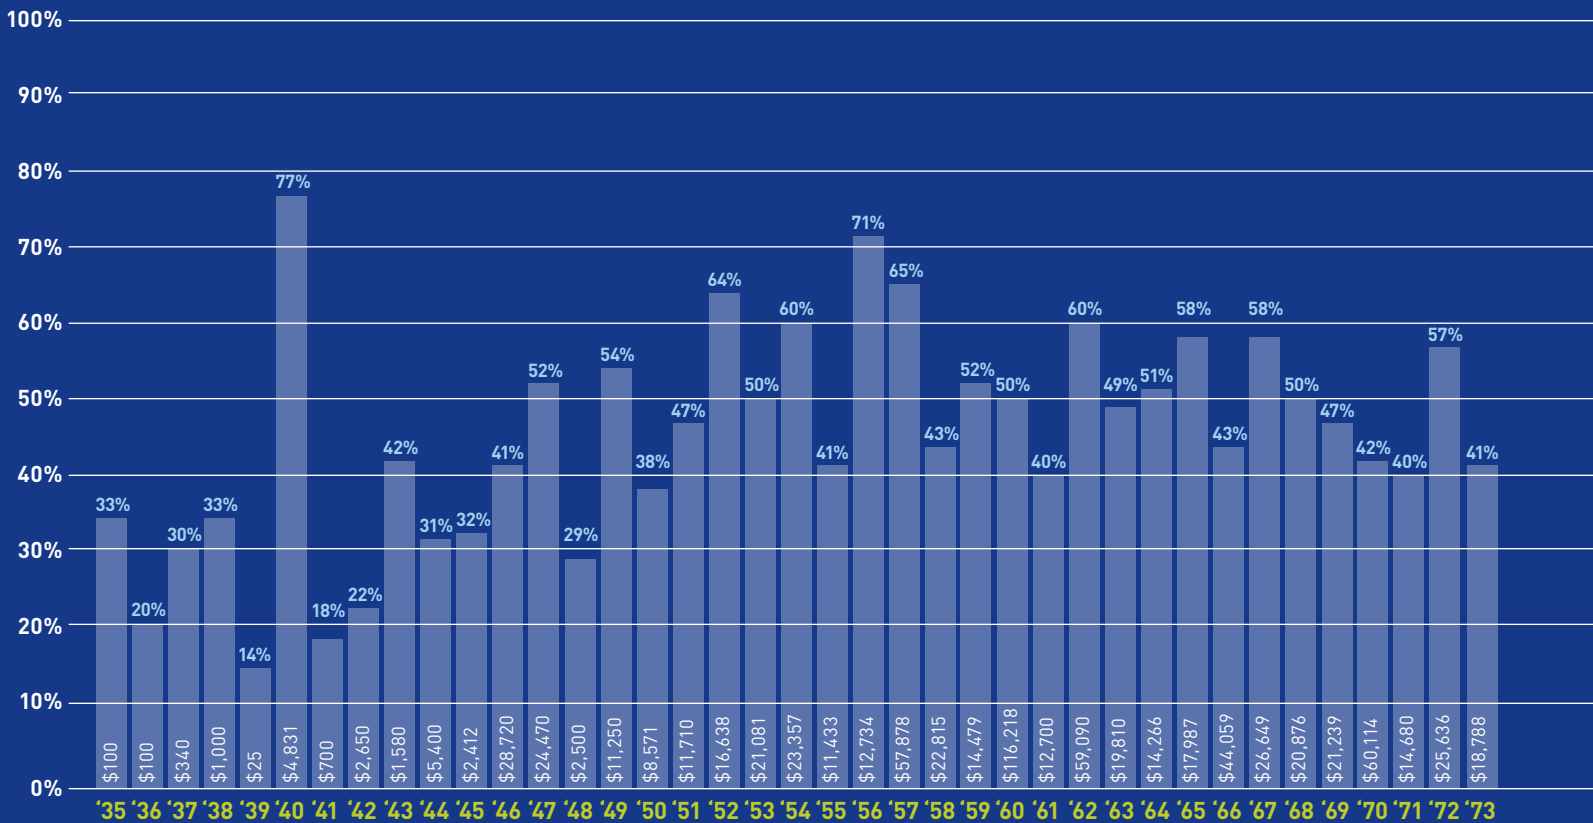

This year's reunioneing classes receiving Philanthropy Awards were:

Most Significant Class Gift: Class of 1957. This award is given to the class that raises the most gifts since the beginning of the College's current fiscal year. The Class of 1957 gave $107,102.

Most Significant Class Pledge: Class of 1997. This award is given to the class that raises the most documented pledged gifts. The Class of 1997 committed to provide $72,250 in gifts. They have joined the 10x10 Initiative's fundraising efforts to support the Women's Research and Resource Center for the Ford Foundation Challenge.

Outstanding Class Participation: Classes of 1952, 1962, and 1957. This award is given to the classes with the highest percentage of alumnae who make outright gifts to Spelman College. This year, the top three classes were 1952 with 59%, 1962 with 58%, and 1957 with 55%.

Outstanding Cumulative Class Gift: The Class of 1957. This award is given to the class with the highest total contributions to the College since their last reunion year. The Class of 1957 has given $347,627.

2012 Alumnae Giving by Class

Based on fiscal year giving July 1, 2011–June 30, 2012