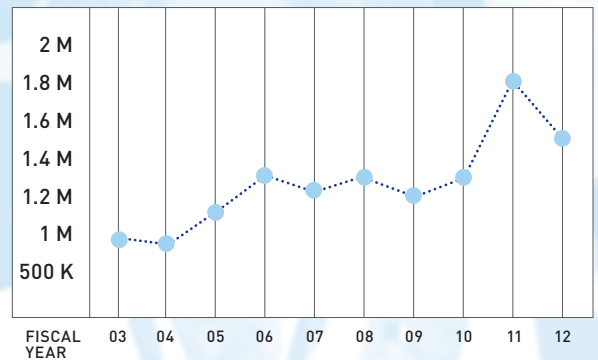

ALUMNAE GIVING OVER 10 YEARS