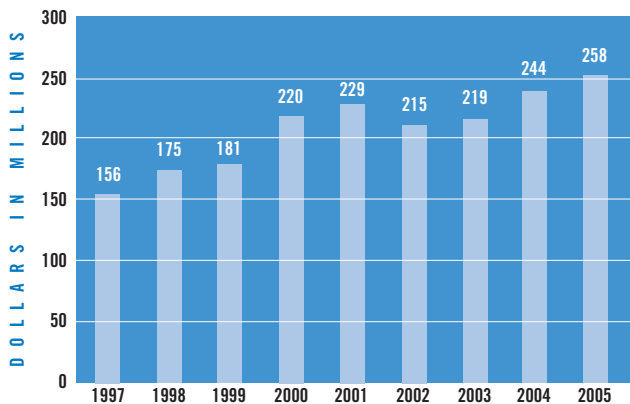

See accompanying notes to financial statements.

ASSET GROWTH IN ENDOWMENT FUND